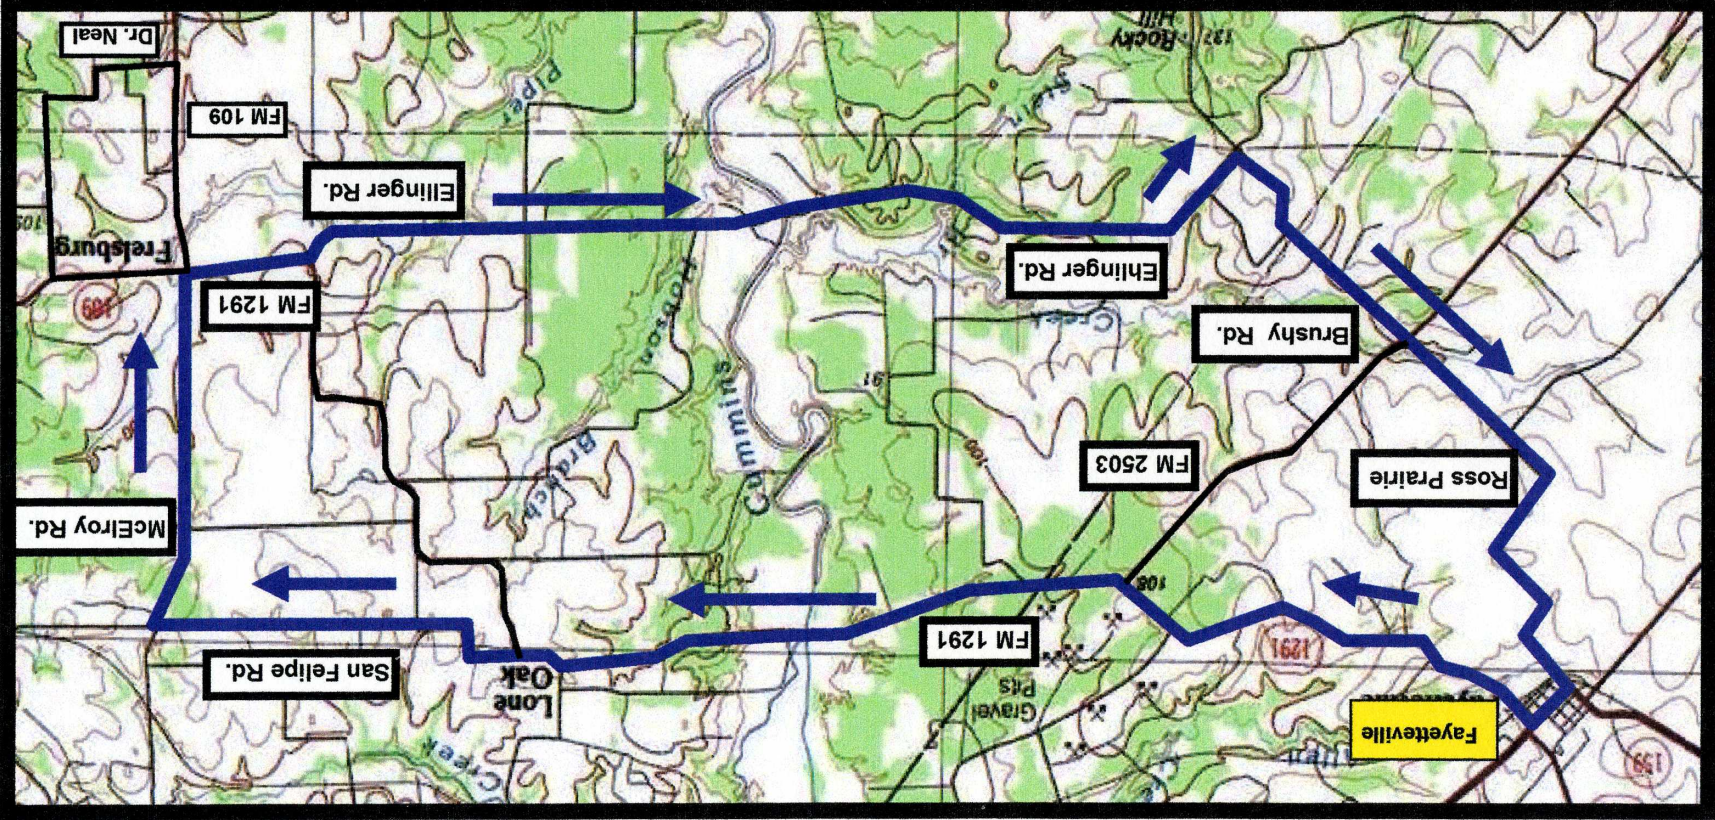

**Fayetteville-Lone Oak-Frelsberg (20 Miles)**

Maps by Bill Edwards

- 0.0 Fayetteville
- 0.2 (R) FM 1291
- 6.2 (S) San Felipe Rd.
- 8.4 (R) McElroy Rd.
- 10.3 (R) FM 1291
- 11.0 (L) Ellinger Rd.
- 16.2 (R) Brushy Rd.
- 17.9 (S) FM 2503
- 20.5 Fayetteville