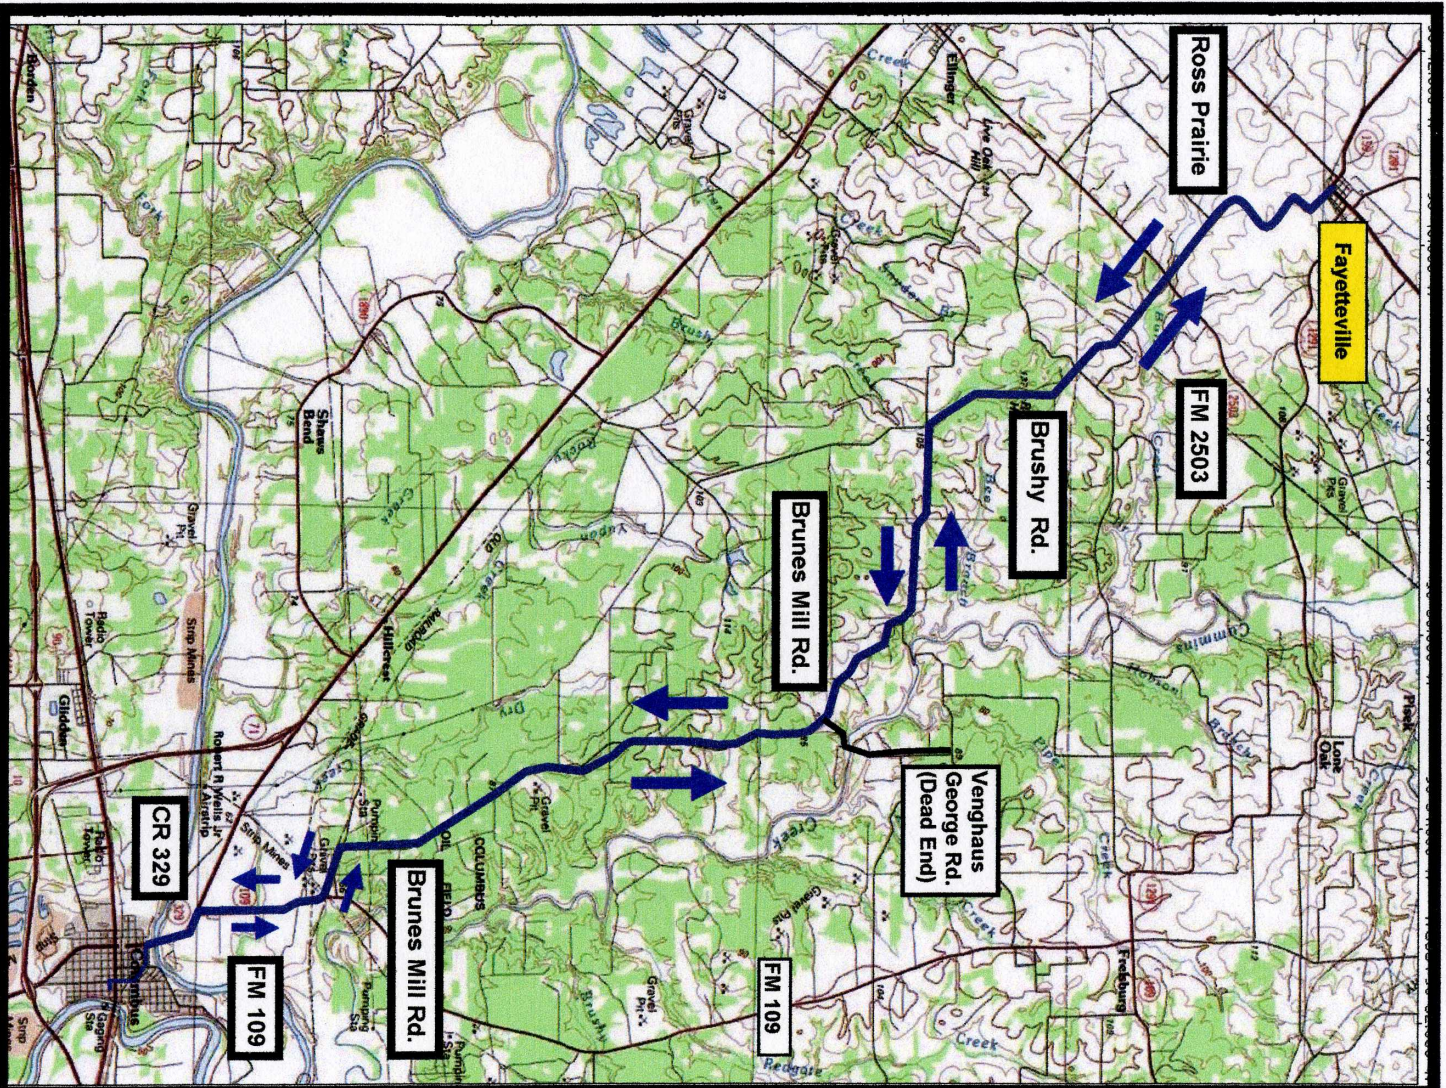

Fayetteville-Columbus-Fayetteville (38 Miles)

Copyright 2006

Maps by Bill Edwards

- 0.0 Fayetteville
- 2.6 (S) FM 2503
- 5.9 (L) Brunes Mill
- 9.3 (R) Venghaus
- 15.5 (R) FM 109
- 17.1 (L) CR 329
- 18.0 (L) Robson St.
- 18.7 Columbus