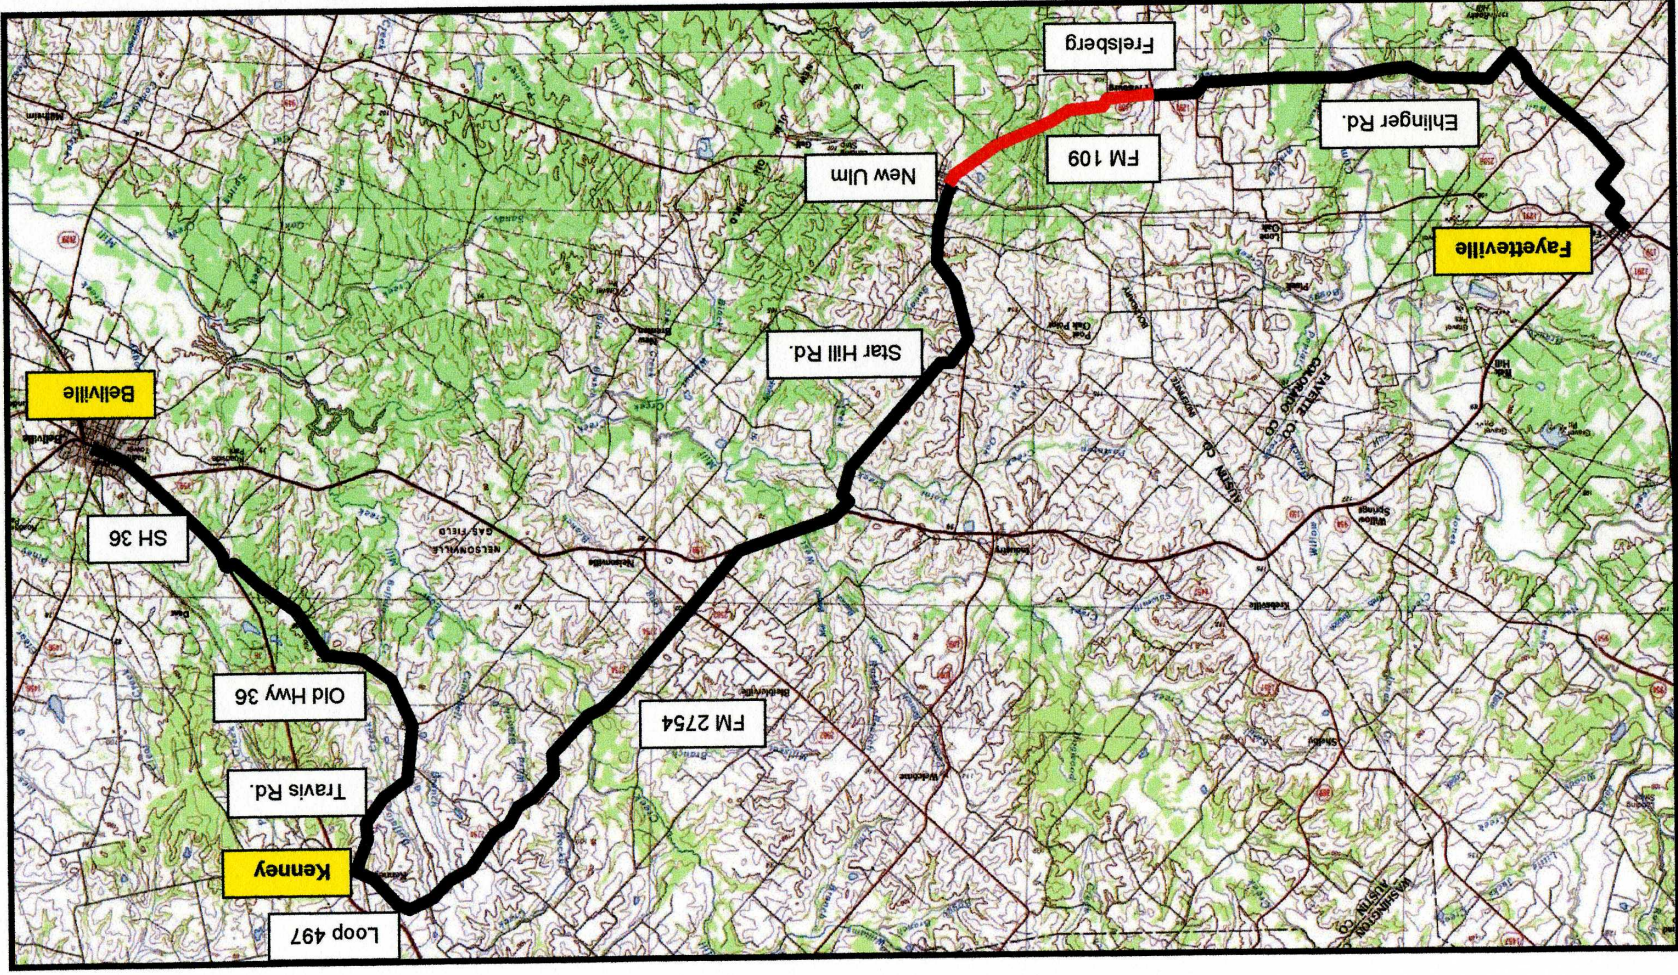

Bellville and Back via New Ulm and Kenney (83 Miles)

Maps by Bill Edwards

- 0.0 Fayetteville
- 2.6 (S) FM 2503
- 4.3 (L) Ehinger Rd.
- 9.5 (R) FM 1291
- 10.2 (S) SH 109 (Freisberg)
- 14.1 (S) SH 109 (New Ulm)
- 16.7 (R) Star Hill Rd.
- 20.1 (L) New Bremen Rd.
- 20.3 (R) Krause Rd.
- 20.6 SH 159
- 22.2 (L) FM 2754
- 23.5 (S) FM 2502
- 30.5 (R) State Loop 497
- 31.5 (R) Travis Rd. in Kenney
- 33.2 (S) Old Hwy 36
- 38.5 (R) SH 36
- 41.3 (S) Bellville Court House
- 41.6 Bellville Bakery (left side)